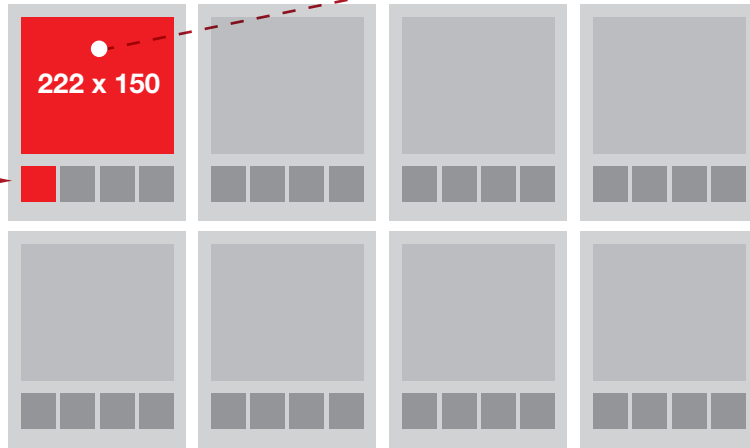

Profile Image: 165 x 165

Image Guidelines

- Appears at 165 x 165 pixels on home page.
- Appears at 32 x 32 pixels on the rest of Pinterest.
- Maximum 10 MB (wouldn't allow me to upload anything larger).

165 x 165

Board Display: 222 x 150

Image Guidelines

- 222 x 150 pixels (large thumbnail)
- 55 x 55 (smaller thumbnail)

Creating boards is one of the most important things that you can do on Pinterest. It's important to make sure you're using an image that fits the size criteria perfectly. Choose a photo that is enticing to your audience. Choose one that's relevant to that particular board.

222 x 150

50 x 50

**Pin Sizes: 236px width
in pixels**

Image Guidelines

- Pins on main page appear as 238 pixels (height is scaled).
- Pins on a board appear as 238 pixels (height is scaled).
- Expanded pins have a minimum width 600 pixels (height is scaled).